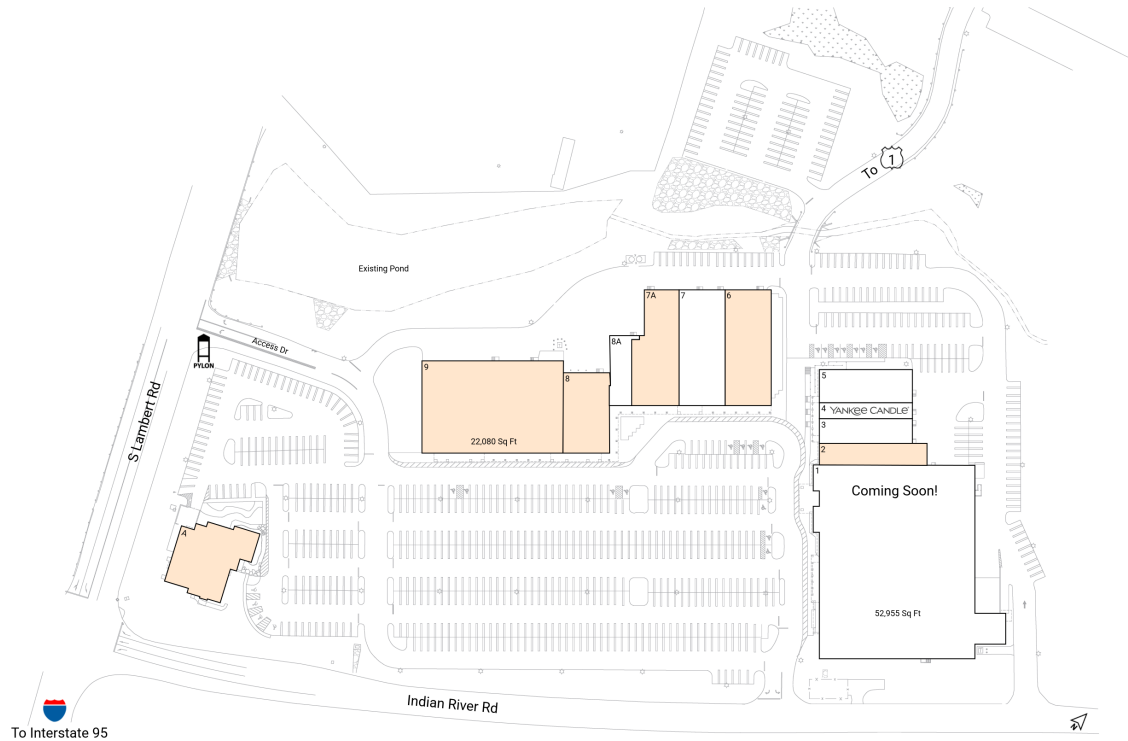

Colonial Commons - Orange

200 Indian River Road | Orange, CT 06477

South Central CT Region New Haven, CT 133,786 Sq Ft

41.2616, -73.0024

Available Spaces

2	4,000 Sq Ft	8	6,270 Sq Ft	360°
6	9,143 Sq Ft	9	22,080 Sq Ft	360°
7A	8,064 Sq Ft	A	8,250 Sq Ft	360°

Current Tenants

Space size listed in square feet

1	Big Y Foodstores	52,955
3	Renee's Resale Clothing Outlet	3,896
4	Yankee Candle	2,500
5	Golf Lounge 18	5,000
7	Bulldog Swim Academy	9,030
8A	M Beauty Studio	2,598

This site plan is for illustrative and information purposes only, showing the general layout of the shopping center; and is not a legal survey. Brixmor makes no representation or warranty that the shopping center is exactly as depicted as site conditions and tenant mix are subject to change over time.
4017